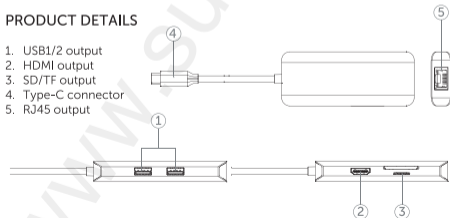

Compatible OS: Windows, MacOS, Linux

Product size: 124.6x32.66x11mm

Weight: 57g

PACKAGE

- Hub x1
- Warranty card x1
- User manual x1
- Stickers x1

PRODUCT DETAILS

1. USB1/2 output
2. HDMI output
3. SD/TF output
4. Type-C connector
5. RJ45 output